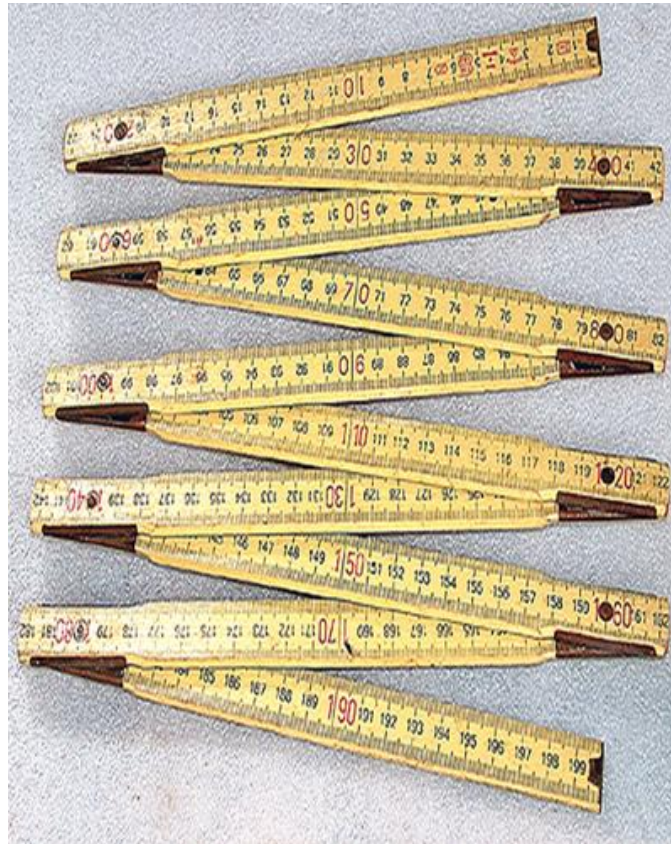

# Carpenter's Ruler

**MODEL NO – SL- 3020 MAKE – LABTEK, ORIGIN – INDIA**

Length 1m: Width 17 mm