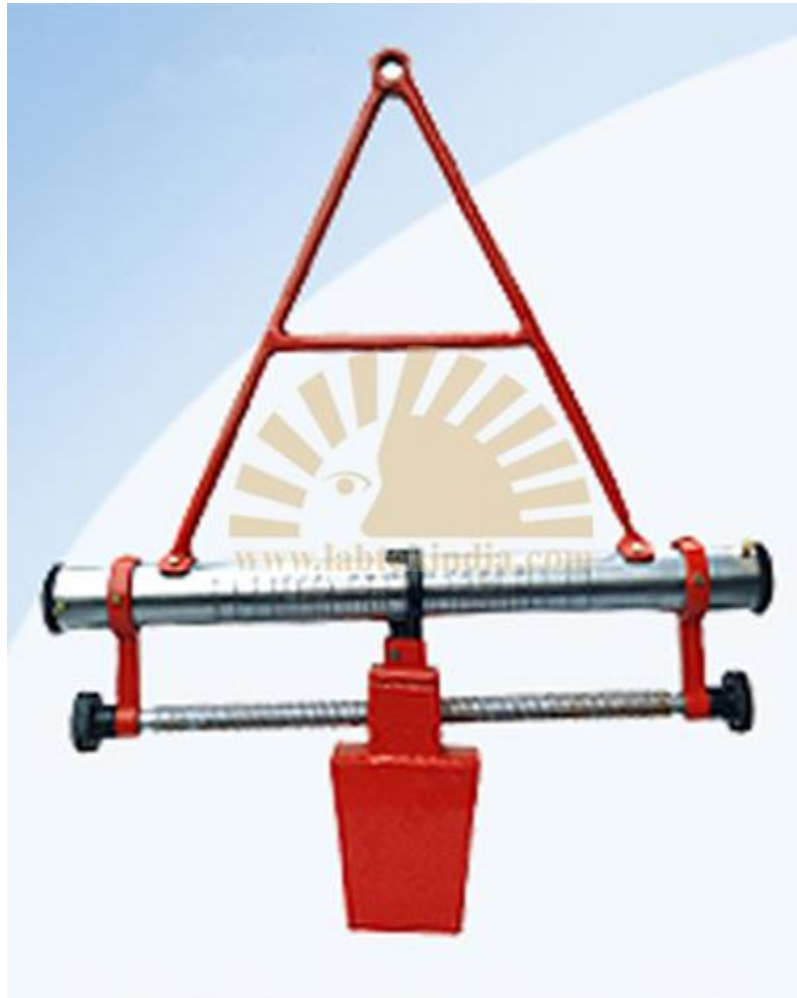

CEYLON GHAT TRACER

MODEL NO – SL- SE- 032, MAKE – LABTEK, ORIGIN – INDIA

Ceylon Ghat Tracer CG