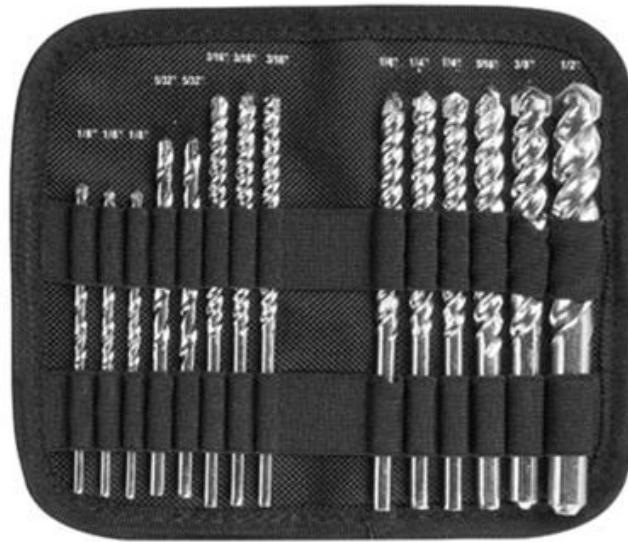

## Masonry Drill Bits Set

**MODEL NO – SL – 3020, MAKE – LABTEK, ORIGIN – INDIA**

13PCS TWIST DRILL SET: black finished: edge ground: edge ground tin coated: size (mm): (1.5-6.5)x 0.5+3.2+4.8